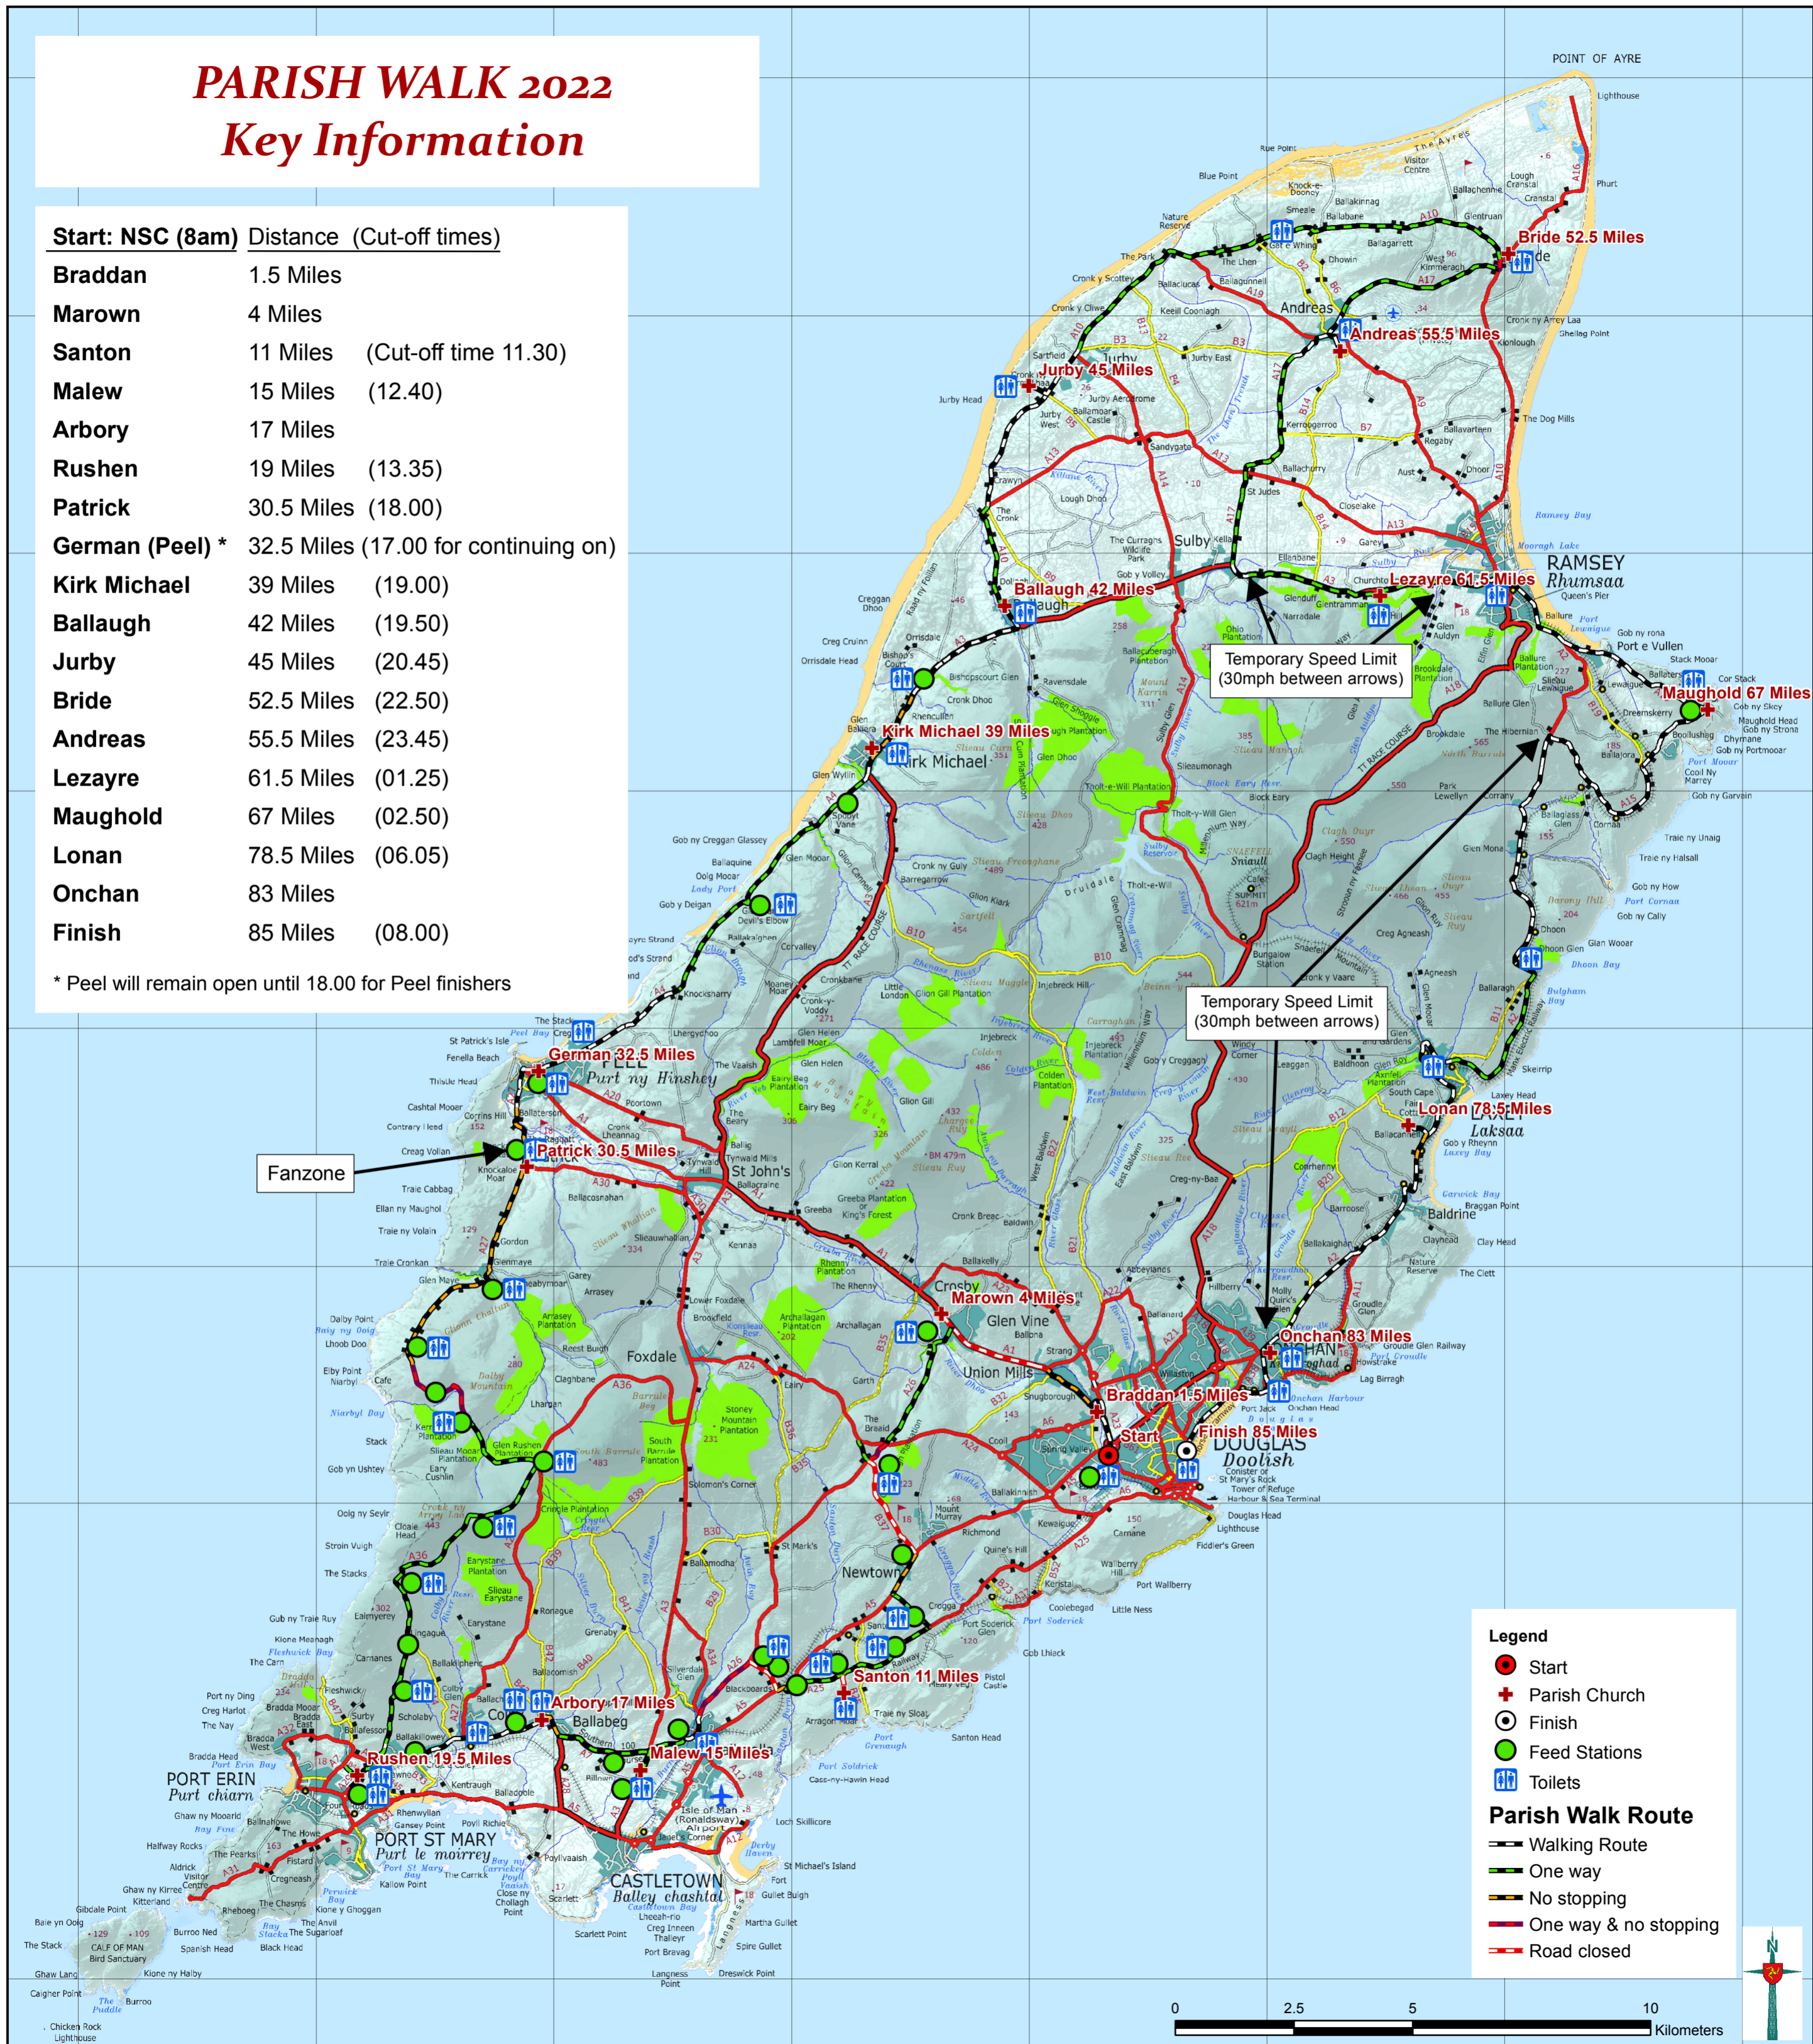

PARISH WALK 2022

Key Information

Start: NSC (8am) Distance (Cut-off times)

Braddan	1.5 Miles	
Marown	4 Miles	
Santon	11 Miles	(Cut-off time 11.30)
Malew	15 Miles	(12.40)
Arbory	17 Miles	
Rushen	19 Miles	(13.35)
Patrick	30.5 Miles	(18.00)
German (Peel) *	32.5 Miles	(17.00 for continuing on)
Kirk Michael	39 Miles	(19.00)
Ballaugh	42 Miles	(19.50)
Jurby	45 Miles	(20.45)
Bride	52.5 Miles	(22.50)
Andreas	55.5 Miles	(23.45)
Lezayre	61.5 Miles	(01.25)
Maughold	67 Miles	(02.50)
Lonan	78.5 Miles	(06.05)
Onchan	83 Miles	
Finish	85 Miles	(08.00)

* Peel will remain open until 18.00 for Peel finishers

Fanzone

Legend

- Start
- + Parish Church
- ⊙ Finish
- Feed Stations
- ☺ Toilets

Parish Walk Route

- Walking Route
- One way
- No stopping
- One way & no stopping
- Road closed

0 2.5 5 10 Kilometers